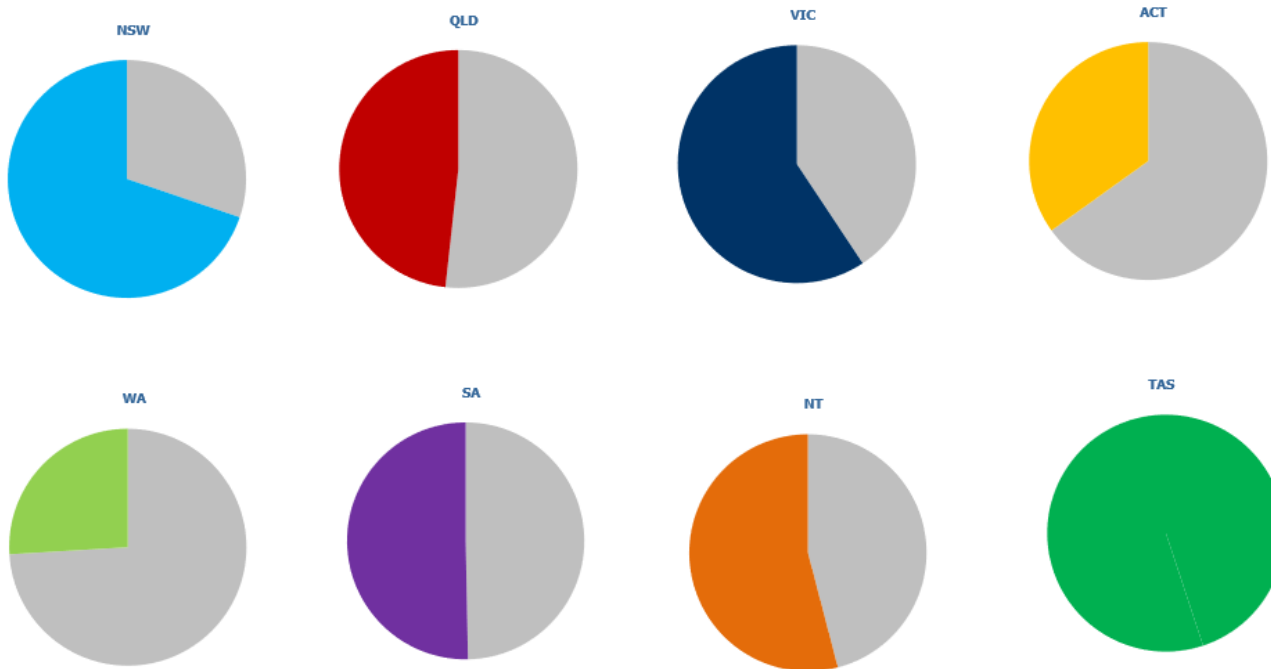

Retail Snapshot

3. Tenancy Mix

Proportion of Major and Specialty GLAR

Please choose a classification

Legend

Major Tenant Proportion (%)

Specialty Tenant Proportion (%)

As at December 2021

[Click here to enquire about historical retail data from 2005 to 2021](#)

[Return to Contents](#)