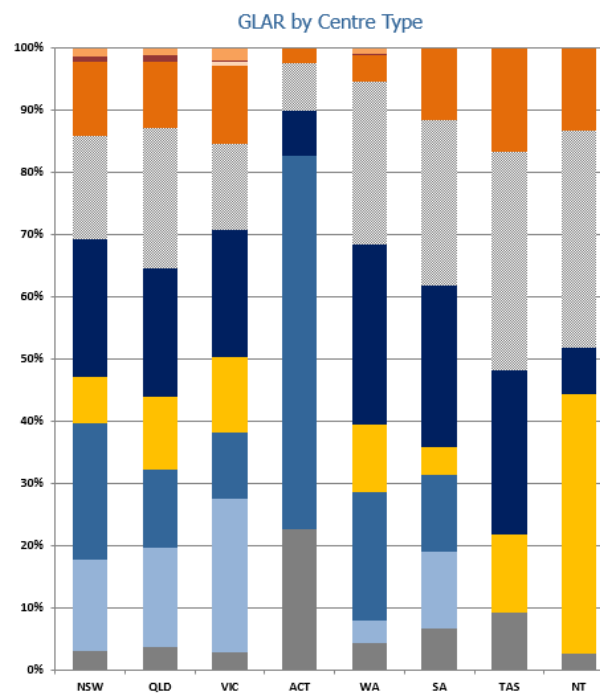

## Retail Snapshot

The 'Retail Snapshot' has a variety of charts and one list tab.

### 1. Centre Type Distribution:

As at December 2021  
[Click here to enquire about historical retail data from 2005 to 2021](#)

[Return to Contents](#)