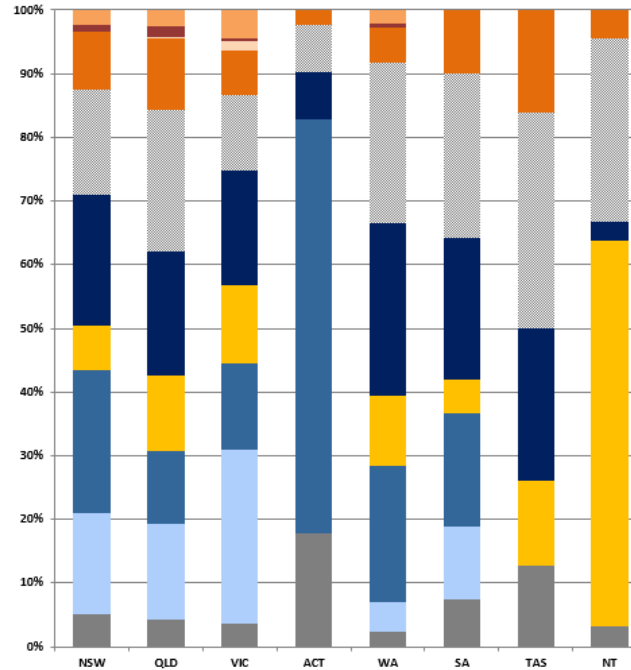

## Retail Snapshot

### 2. Specialties by Centre Type:

As at December 2021

[Click here to enquire about historical retail data from 2005 to 2021](#)

[Return to Contents](#)

Number of Specialty Shops by Centre Type

Specialty GLAR by Centre Type