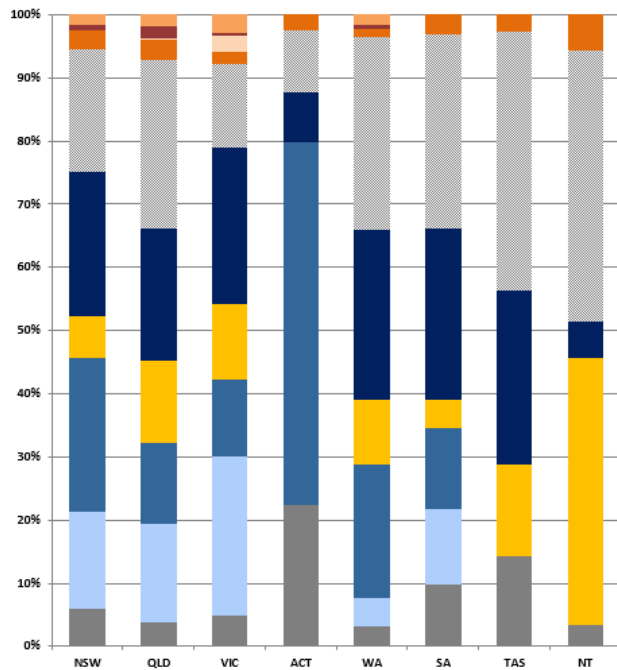

## Retail Snapshot

### 2. Specialties by Centre Type:

As at December 2021

[Click here to enquire about historical retail data from 2005 to 2021](#)

[Return to Contents](#)

Number of Specialty Shops by Centre Type

Specialty GLAR by Centre Type