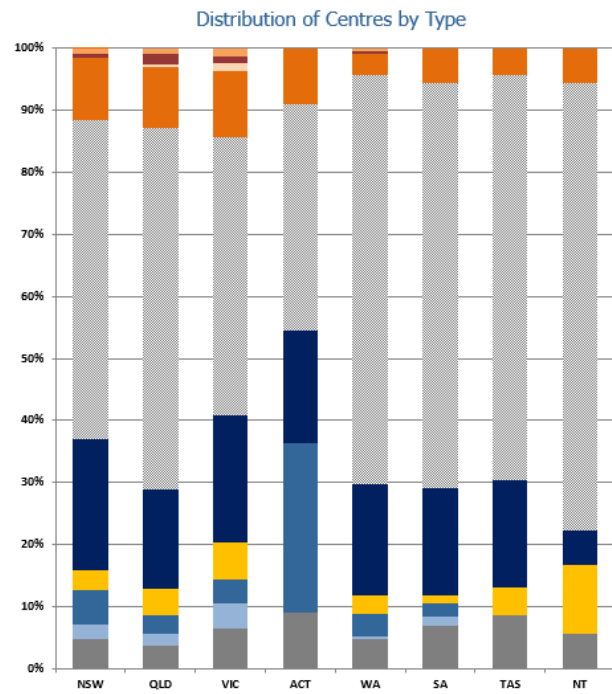

## Retail Snapshot

The 'Retail Snapshot' has a variety of charts and one list tab.

### 1. Centre Type Distribution:

As at December 2021  
[Click here to enquire about historical retail data from 2005 to 2021](#)

[Return to Contents](#)

## Retail Snapshot