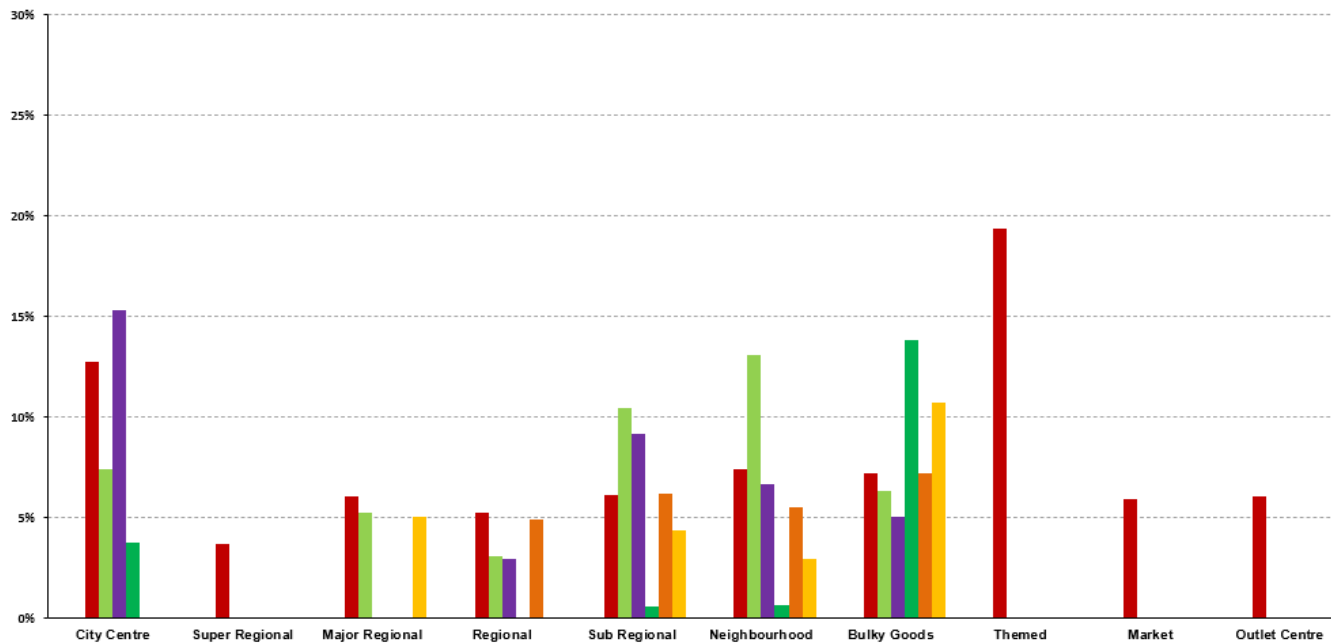

Retail Snapshot

4. Sample Retail Vacancy:

Sample Retail Vacancy Summary

Please choose a state

1. ☐ NSW
   ☐ VIC
   ☒ QLD
   ☒ WA
   ☒ SA
   ☒ TAS
   ☒ NT
   ☒ ACT

Clear All States

As at December 2021

[Click here to enquire about historical retail data from 2005 to 2021](#)

[Return to Contents](#)